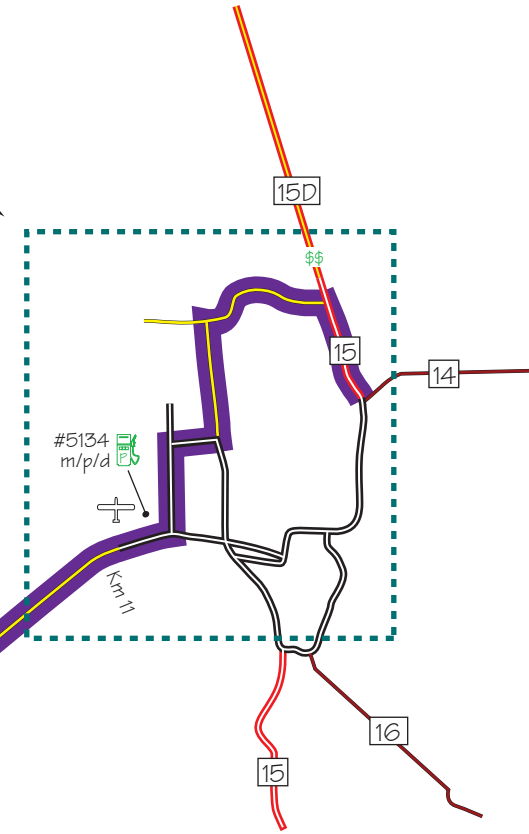

HERMOSILLO (NORTHWEST BYPASS ROUTE) TO KINO BAY
75.8 Miles (122.3 Km)

HERMOSILLO NORTHWEST BYPASS ROUTE

See Hermosillo Northwest Bypass Route Detail Map

Key To Symbols

- Toll Highway
- Free Highway
- City 4-Lane Street
- 2-Lane Principal Highway
- 2-Lane Secondary Road
- Our Route
- m/p/d Pemex (magna, premium, diesel)
- City or Town
- Toll Booth
- Grocery Store
- Airport

To Mex 15 and Guaymas