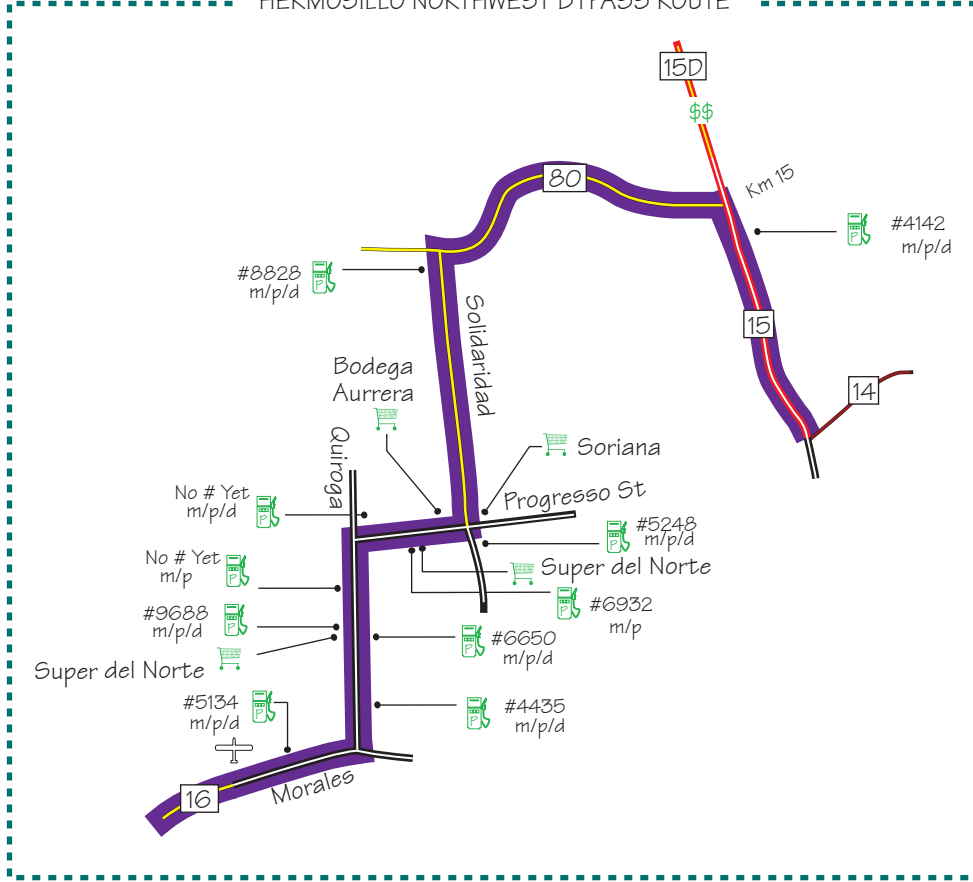

HERMOSILLO (NORTHWEST BYPASS ROUTE) TO KINO BAY
75.8 Miles (122.3 Km)

HERMOSILLO NORTHWEST BYPASS ROUTE

See Hermosillo Northwest Bypass Route Detail Map

Key To Symbols

- Toll Highway
- Free Highway
- City 4-Lane Street
- 2-Lane Principal Highway
- 2-Lane Secondary Road
- Our Route
- m/p/d Pemex (magna, premium, diesel)
- City or Town
- Toll Booth
- Grocery Store
- Airport

To Mex 15 and Guaymas